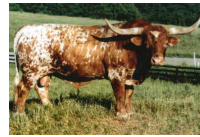

22 BACKWARDS LONGHORNS

AWESOME SYMBOL

Date of Birth: 03/25/2005
Registration 1: CI283891
Breeder: DCCI
Owner: Scott Simmons

What a cow. She is one of the cornerstone cows of our herd. She is a producer. See her daughter Double the Symbols and her offspring as well. You can't get a good picture of her color. She is speckled up like a box of crayons. Super gentle. Big and an excellent milking machine.

TTT: 66.2500 on 04/07/2015

AWESOME SYMBOL

WINCHESTER

UNBOUNDED SYMBOL

GIZMO

Sadie Sam

VJ TOMMIE (AKA UNLIMITED)

Kingly Symbol