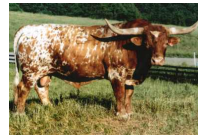

22 BACKWARDS LONGHORNS

AWESOME SYMBOL

Date of Birth: 03/25/2005
Registration 1: CI283891
Sale Price: \$7,500.00
Breeder: DCCI
Owner: Scott Simmons

What a cow. She is one of the cornerstone cows of our herd. She is a producer. See her daughter Double the Symbols and her offspring as well. You can't get a good picture of her color. She is speckled up like a box of crayons. Super gentle. Big and an excellent milking machine.

TTT: 66.2500 on 04/07/2015

AWESOME SYMBOL

WINCHESTER

UNBOUNDED SYMBOL

GIZMO

Sadie Sam

VJ TOMMIE (AKA UNLIMITED)

Kingly Symbol